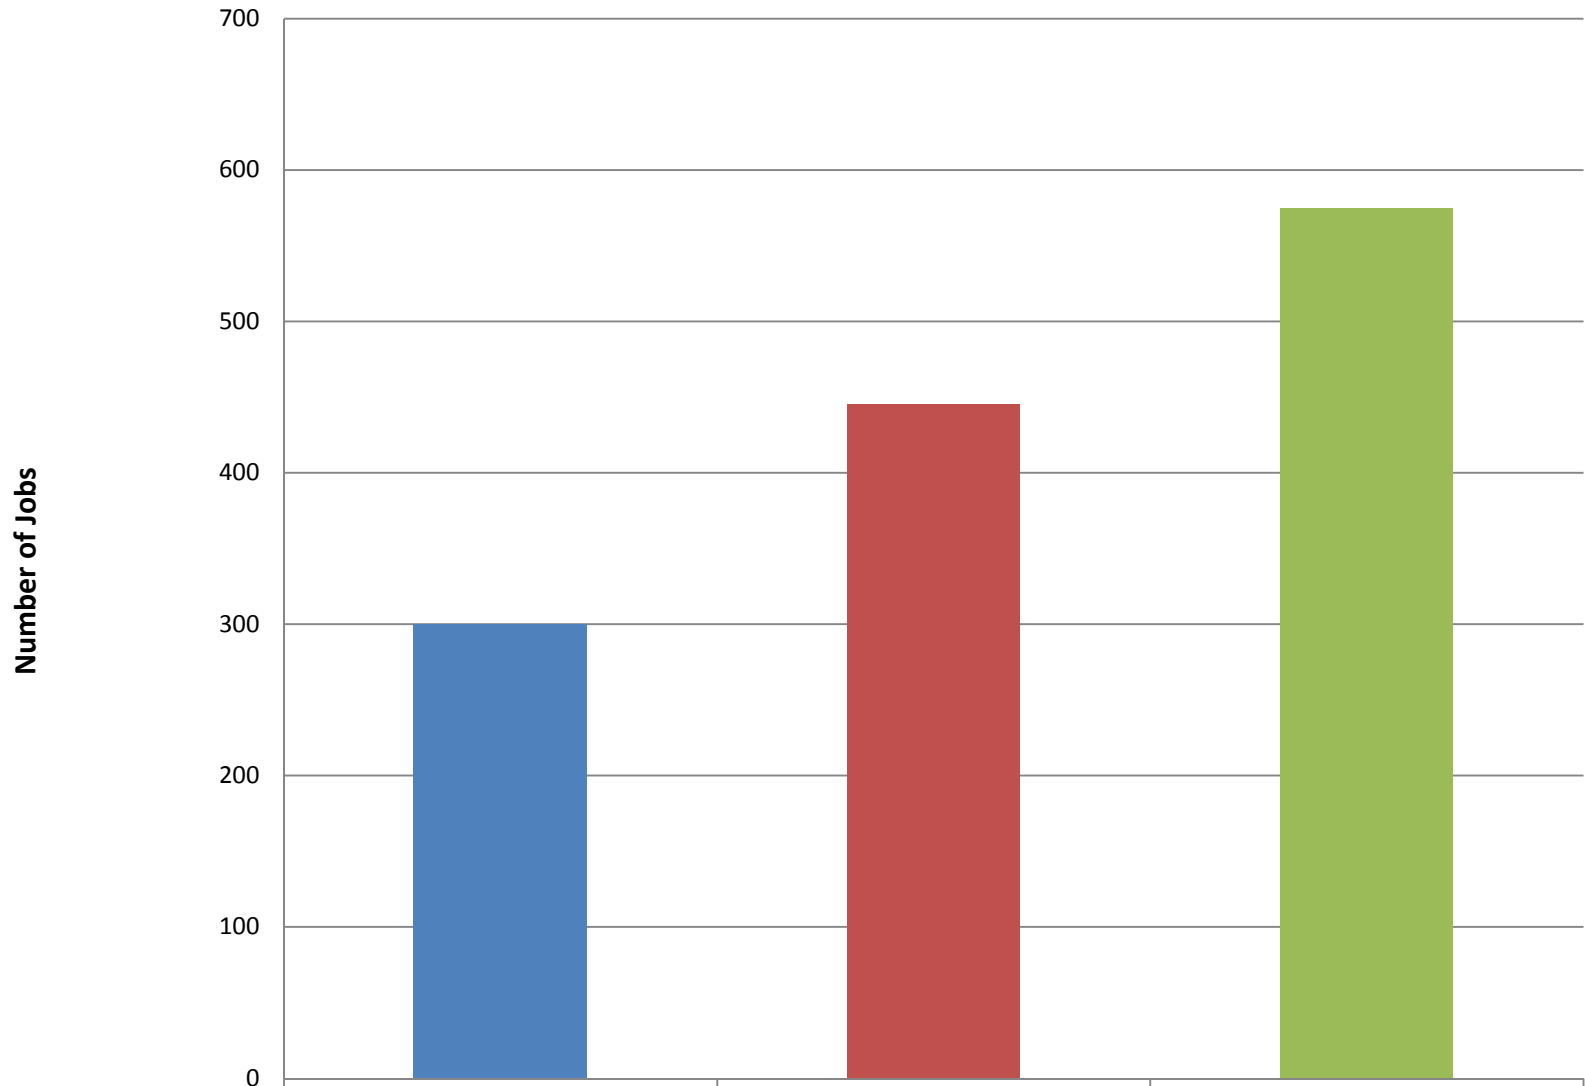

Belmont Park Job Overview

Belmont Park - # of Employees	300	445	575
-------------------------------	-----	-----	-----